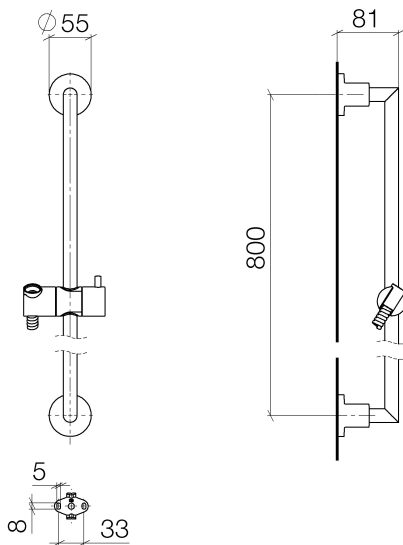

Bathtub - Tara.  
Slide bar set - polished chrome  
Article number: 26 413 892-00

- Slide bar
- Flanges, diameter 2-1/8"
- Center to center 31-1/2"
- Metal shower hose 68-7/8" with anti-twist device
- Shower hose connection 3/8"
- Fits Tara.
- NOTE: Hand shower sold separately. Please see hand shower options under the miscellaneous articles section of each series.

## Dimensional drawing

All dimensions in mm / inch = mm x 0,0394

Bathtub - Tara.  
Slide bar set - polished chrome  
Article number: 26 413 892-00

Bathtub - Tara.  
Slide bar set - polished chrome  
Article number: 26 413 892-00

### Recommended article

35 080 970-90 0010  
Rough-in adapter -

28 450 625-00  
Wall elbow - polished chrome

Bathtub - Tara.  
 Slide bar set - polished chrome  
 Article number: 26 413 892-00

### Spare parts list

Number	Item Number	Designation	Number of units
1	05 17 20 739 00 90	fixing set	2
2	09 30 30 071 90	screw	2
3	09 30 11 046 90	disc	2
4	08 17 89 505-00	holder	2
5	04 31 11 113 00 90	pin	2
6	05 28 22 590 00-00	bar	1
7	12 580 970-00	Slider - polished chrome	1
8	28 322 970-00	Metal shower hose 1/2" x 3/8" x 68-7/8" - polished chrome	1