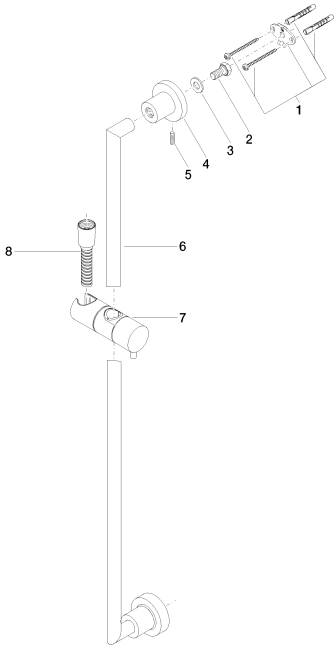

Bathtub - Tara.  
Slide bar set - polished chrome  
Article number: 26 413 892-00

- Slide bar
- Flanges, diameter 2-1/8"
- Center to center 31-1/2"
- Metal shower hose 68-7/8" with anti-twist device
- Shower hose connection 3/8"
- Fits Tara.
- NOTE: Hand shower sold separately. Please see hand shower options under the miscellaneous articles section of each series.

## Dimensional drawing

All dimensions in mm / inch = mm x 0,0394

Bathtub - Tara.  
Slide bar set - polished chrome  
Article number: 26 413 892-00

Bathtub - Tara.  
Slide bar set - polished chrome  
Article number: 26 413 892-00

### Recommended article

35 080 970-90 0010  
Rough-in adapter -

28 450 625-00  
Wall elbow - polished chrome

Bathtub - Tara.  
 Slide bar set - polished chrome  
 Article number: 26 413 892-00

### Spare parts list

Number	Item Number	Designation	Number of units
1	05 17 20 739 00 90	fixing set	2
2	09 30 30 071 90	screw	2
3	09 30 11 046 90	disc	2
4	08 17 89 505-00	holder	2
5	04 31 11 113 00 90	pin	2
6	05 28 22 590 00-00	bar	1
7	12 580 970-00	Slider - polished chrome	1
8	28 322 970-00	Metal shower hose 1/2" x 3/8" x 68-7/8" - polished chrome	1